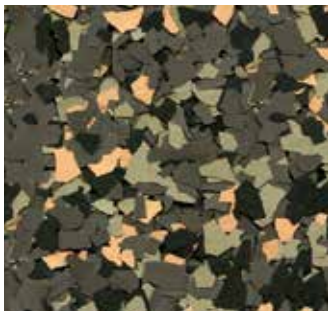

B-508 1/16"

Colors shown may vary from the actual color of the decorative vinyl flakes. Physical samples should be obtained, reviewed and accepted prior to release for installation.

# Decorative Vinyl Flakes

B-510 3/4"

B-510 1/16"

B-511 3/4"

B-511 1/16"

B-512 3/4"

B-512 1/16"

B-513 3/4"